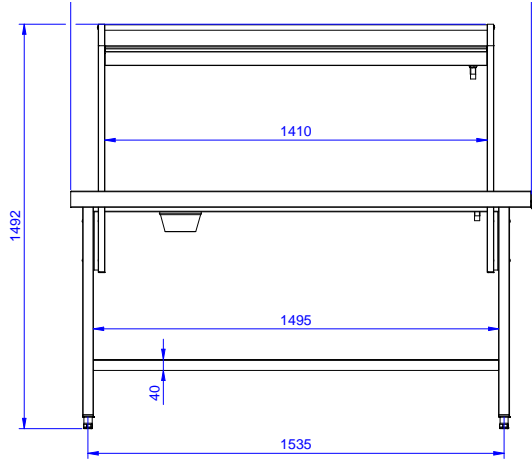

Short Form Specification

Item No. _____

Constructed in 304 AISI stainless steel. N. 4 square 40x40mm square legs with height-adjustable feet. Underframe on three sides.

1-tier over-shelf for baskets. N. 1 waste scrape hole with a rubber ring. Attachment to infill tops or roller conveyor with a deep basin on the side.

Construction

- All surfaces smooth with polished finish.
- Receiving tabletop with raised side edges all-round, reduces the possibility of crockery being pushed off the table.
- Constructed in AISI 304 stainless steel with square 40x40mm legs.
- Sorting table provided with an over-shelf for dishwashing racks which can be inclined at either the dishwashing or receiving side.
- Connection from side.
- One waste hole with a rubber scrape ring tabletop.
- Optionally equipped with tray slider, scrape plate and shelf for plates/ baskets.

Optional Accessories

- Dish scraper PNC 855297
- Tray slide for sorting table, 1700 mm PNC 865380
- Cutlery chute to install on tray slide PNC 865383
- Floor fastening kit for 2 square legs PNC 865386
- Removable bridge table, 800 mm PNC 865418
- Removable bridge table with hole, 800 mm PNC 865419

APPROVAL: _____

Key Information:

External dimensions, Width:	1700 mm
865485 (BHSTS17L)	
External dimensions, Depth:	715 mm
External dimensions, Height:	1551 mm
Net weight:	50 kg

Front

Side

D = Drain

Top