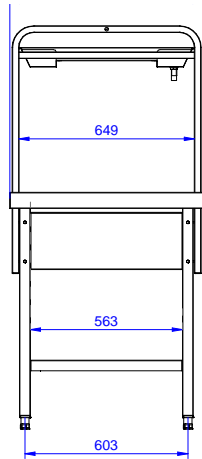

Short Form Specification

Item No. _____

Constructed in 304 AISI stainless steel. N. 4 square 40x40mm square legs with height-adjustable feet. Underframe on three sides.

1-tier over-shelf for baskets. N. 1 waste scrape hole with a rubber ring. Attachment to infill tops or roller conveyor with a deep basin on the side.

APPROVAL: _____

Key Information:

External dimensions, Width:	1700 mm
865485 (BHSTS17L)	
External dimensions, Depth:	715 mm
External dimensions, Height:	1551 mm
Net weight:	50 kg

Front

Side

D = Drain

Top